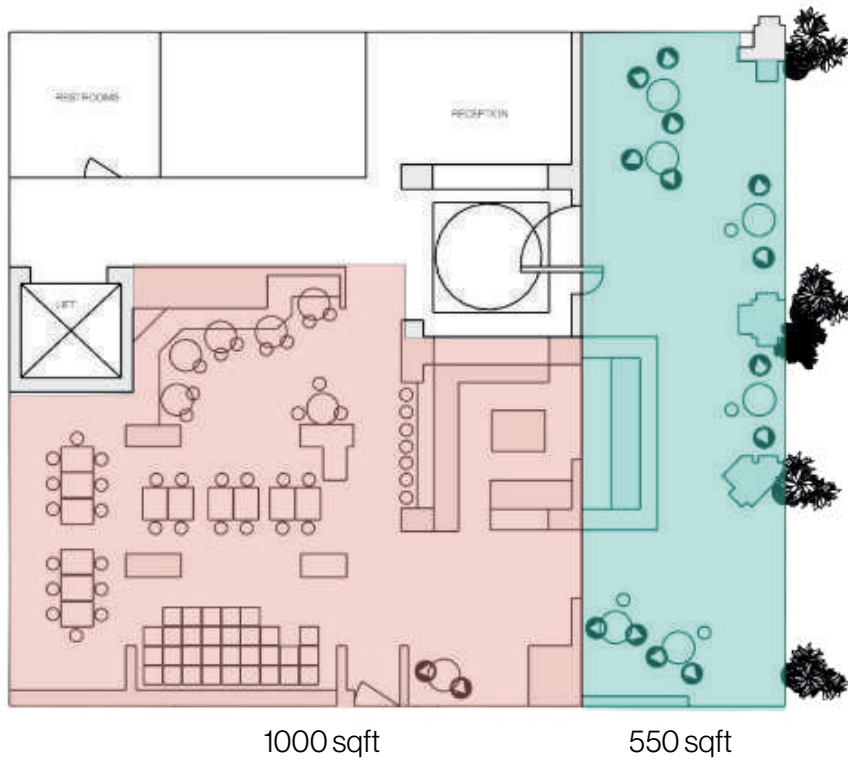

LAUNCHES

WHATSAPP US!
+60 12-808 0045

WORKSHOPS

TEAM BUILDING

DJS, PARTIES, KARAOKE NIGHTS

CAPACITY & FLOOR PLAN

- MOMO'S INDOORS**
Standing Capacity: 80 pax
Seating Capacity: 60 pax
- MOMO'S OUTDOORS**
Standing Capacity: 40 pax
Seating Capacity: 20 pax